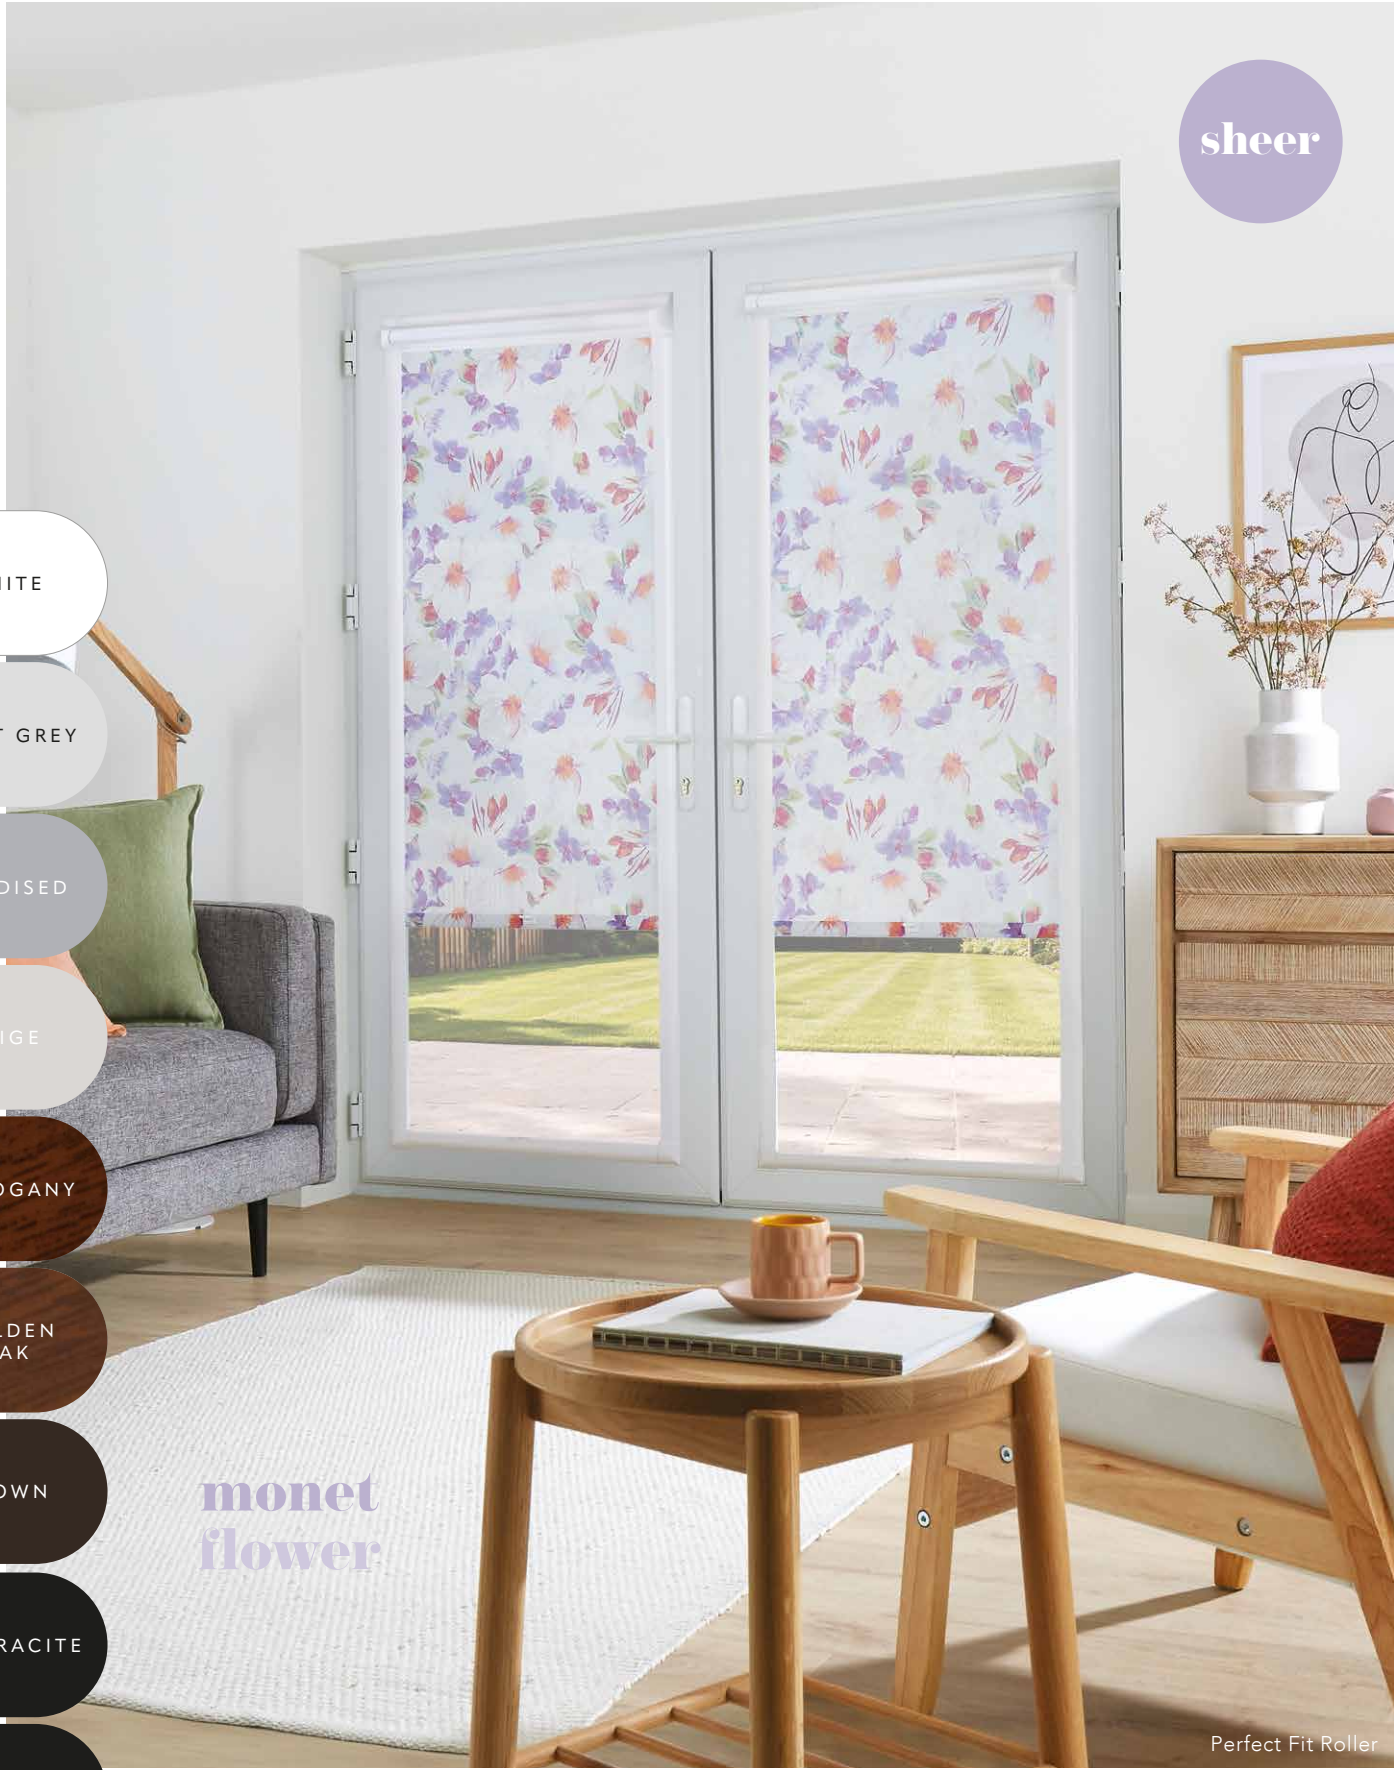

sheer

FRAME COLOURS

WHITE

LIGHT GREY

ANODISED

BEIGE

MAHOGANY

GOLDEN OAK

BROWN

ANTHRACITE

BLACK

monet
flower

Perfect Fit Roller