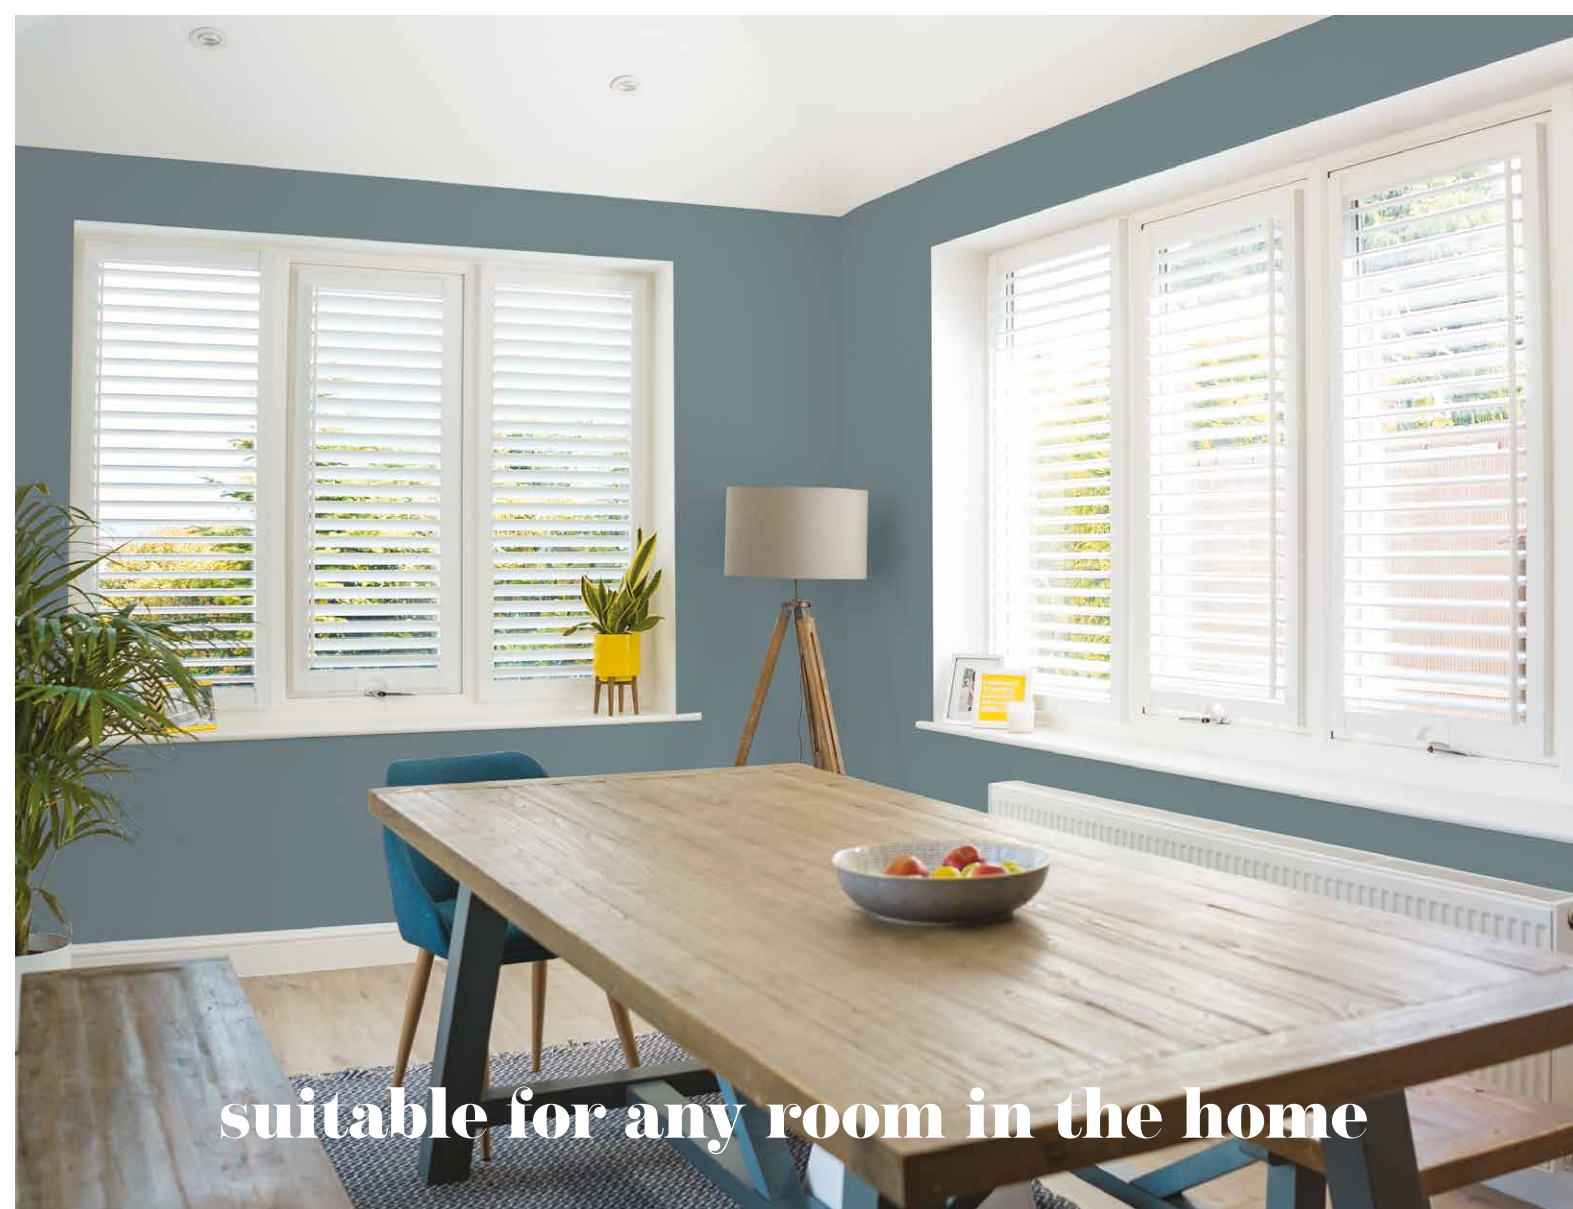

suitable for any room in the home